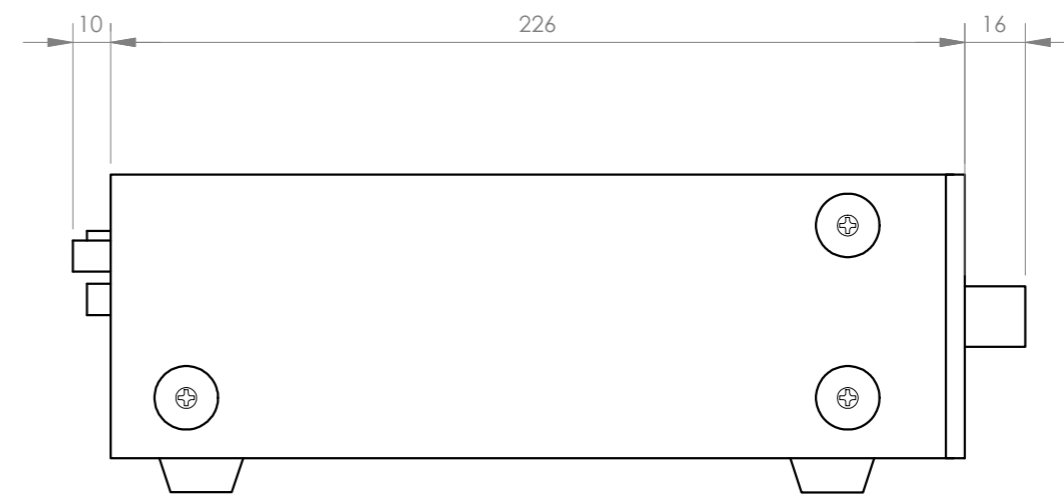

+ Info:  
<https://fonestar.com/PROX-15>

Frequency reponse

Block diagram

<b>FONESTAR</b>	Model	Description	Units	Scale
	PROX-15	PA SINGLE ZONE AMPLIFIER	mm	1:2