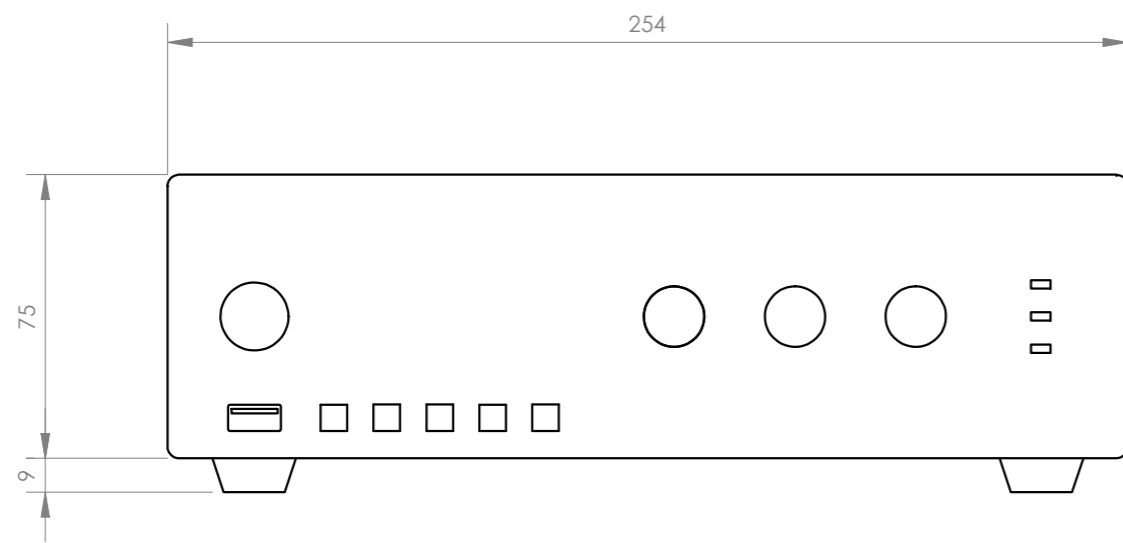

+ Info:  
<https://fonestar.com/PROX-15>

Frequency reponse

Block diagram

<b>FONESTAR</b>	Model	Description	Units	Scale
	PROX-15	PA SINGLE ZONE AMPLIFIER	mm	1:2